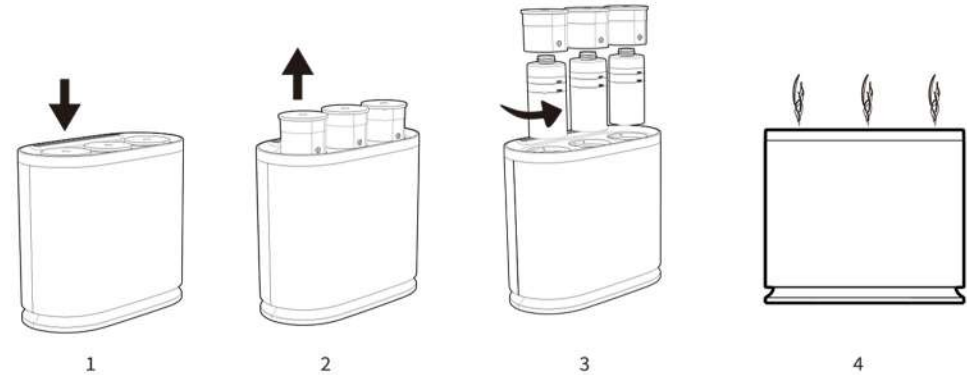

03 Installation steps

1. Press down the atomizer head, it will instantly pop up.
2. Pull the atomizer head up.
3. Screw bottle tightly and place back into the machine.
4. Plug AC adaptor into power jack, and press the power button to turn the power on, then connect to the Bluetooth to operate the machine.

04 Concentration and Consumption

Grade	working(s)	stop(s)	Consume(g/h)
G1	5s	240s	0.058
G2	5s	220s	0.180
G3	10s	200s	0.307
G4	15s	180s	0.344
G5	20s	160s	0.442
G6	25s	120s	0.549
G7	30s	100s	0.645
G8	35s	80s	0.711
G9	35s	60s	0.881
Customized	5-35s	60-600s	

Note: The data shown above is only for reference, and it is normal for consumption to fluctuate by 15%.