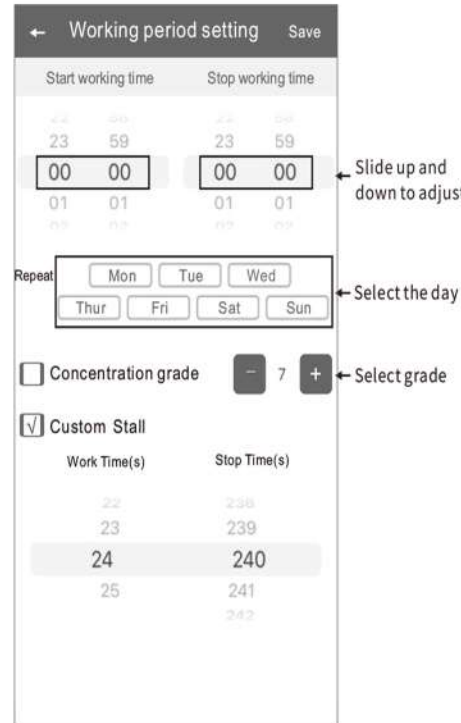

Calibrate: It is used for calibrating consumption. It is advised to calibrate after working for at least 10 days. Please measure the remaining oil of bottle first, then tap "calibrate" in the APP, input the amount of remaining oil, and confirm. So the consumption, remaining day, and percentage will be updated.

Timing switch, left slide to delete

Hayat Secret App

product manual

Amend password

If you forget the password, please press the reset button to restore the factory setting. The factory settings password is 8888.