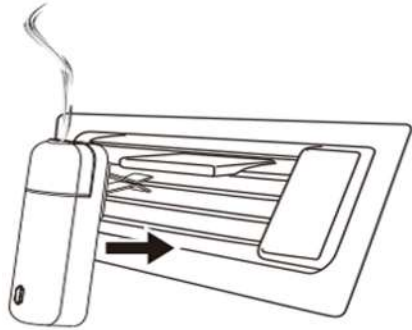

product manual

Function Description :

Operation Guide:

1. Long press for power on/off; Short press for level switch.
2. Power off: When charging, light turns red, when fully charged, light turns blue.
  Power on: light color will change according to the grade.

Function Description:

Vibration switch	In the power-on state, if sensing vibration, it works; otherwise, it will enter the sleep state.
	In the power-on state, if sensing no vibration within 60s, it will enter the sleep state.

Grade Indication:

Grade	Color	Working time
L1	Purple	Mist for 5s, pause for 10mins
L2	Blue	Mist for 5s, pause for 5mins

Cautions :

1. Please keep the machine vertically after installation, tilting or lying it down may cause the essential oil to spill out; if the circuit board is contaminated by the essential oil, the machine efficiency may be affected.
2. Do not modify, disassemble or repair the machine at will; if any malfunction occurs, please contact related technician in time.
3. This product is only applicable to our provided fragrance. Do not add other fragrances to avoid damaging the machine; nor disassemble and clean it by yourself. The matched fragrance can be purchased separately for replacement.

Attention:

1. 3.5h charging time is highly recommended.
  2. Please take the fragrance out of machine and keep it covered when carrying the machine out.
  3. Power On/Off can be achieved by long press only.
  4. Only use the matched formula fragrance.
2. Do NOT use quick charger for device.

User Manual Car Aroma Diffuser