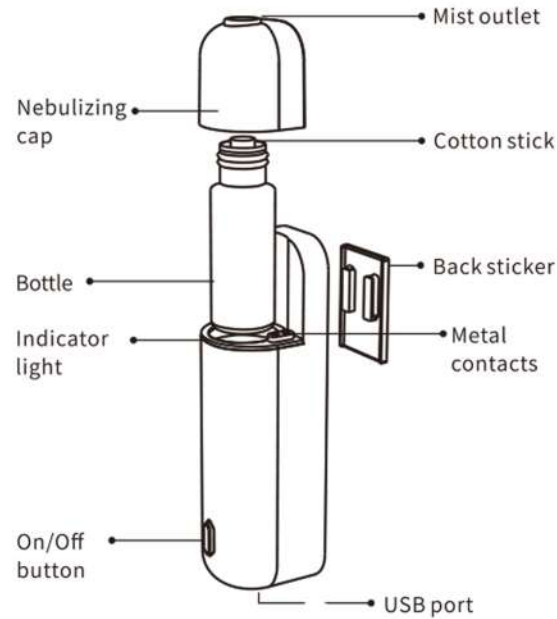

Product Description: