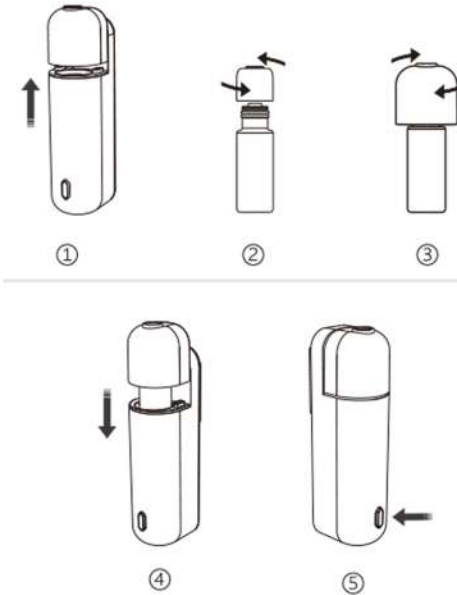

Installation Description:

1. Take out nebulizing part upwards.
2. Unscrew the cap and install nebulizing part into bottle.
3. Screw the bottle clockwise to tighten it up.
4. Fix the nebulizing part with the bottle downwards.
5. Press switch button to make it work.