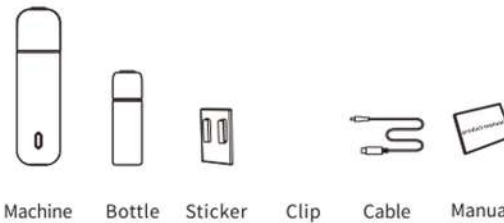

Product Description: